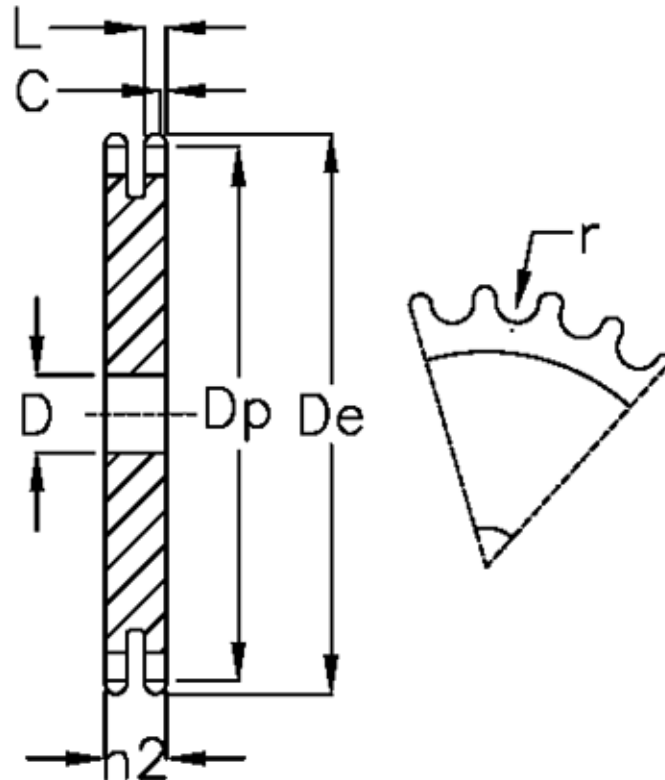

Article number: 616022005049

Description: Plate wheel 08 B-2 Z=49 duplex

## Measures

C = 1  
 D = 20  
 De = 204.3  
 Dp = 198.22  
 For chain size = 1/2 x 5/16  
 For chain type = 08 B-2  
 h2 = 21  
 L = 7

Number of teeth = 49  
 r = 8.51